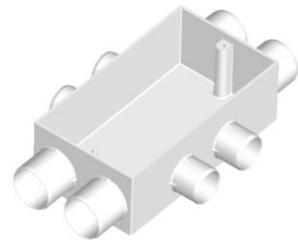

SB 2/47

Description:	Distribution and outlet box; flush type; 2 gang; 47mm deep; Fixing centre 120.6mm
Colour:	White, similar to RAL 9010
Fire Behaviour:	Non flame propagating
Standard:	IEC 60670

SB 2; outlet socket

Article	Depth	Carton box(pcs)
SB 2/47/2x20	47mm	105
SB 2/47/6x20	47mm	80
SB 2/47/8x20	47mm	65
SB 2/47/20&25	47mm	65