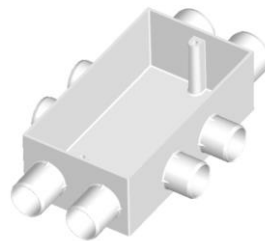

SB 2/41

Description:	Distribution and outlet box; flush type; 2 gang; 41mm deep; Fixing centre 120.6mm; with buckles
Colour:	White, similar to RAL 9010
Fire Behaviour:	Non flame propagating
Standard:	IEC 60670

SB 2; outlet socket

Article	Depth	Carton box(pcs)
SB 2/41/6x20	41mm	90
SB 2/41/8x20	41mm	75
SB 2/41/20&25	41mm	75