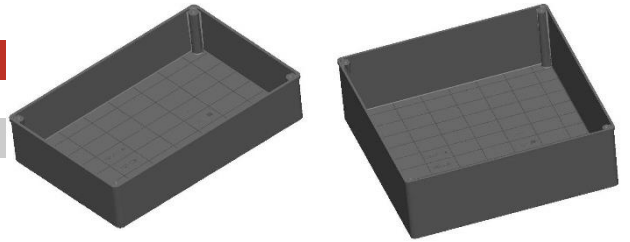

AKG 225

Description: Distribution box; surface type; Fixing centre 90mm
Colour: White, similar to RAL 9010
Fire Behaviour: Non flame propagating
Standard: IEC 60670

AKG 225

Article	Depth	Carton box(pcs)
AKG 225 150/50	50mm	34
AKG 225 225/75	75mm	13