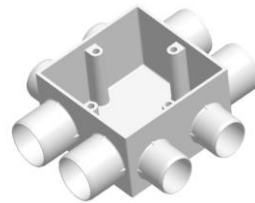

SB 1; outlet socket

Article	Depth	Carton box(pcs)
SB 1/47/2x20	47mm	190
SB 1/47/4x20	47mm	130
SB 1/47/20&25	47mm	95

SB 1; spouts knock out

Article	Depth	Carton box(pcs)
SB 1/47/8x20K	47mm	220
SB 1/47/20&25K	47mm	220