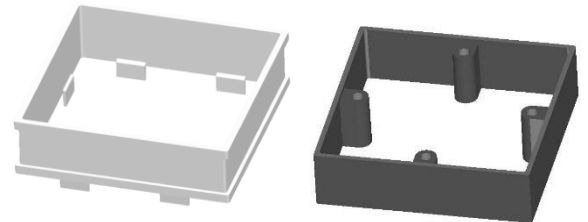

Overlapping

Article	Size	Pack	Carton box(pcs)
SBL 1-O	94.8x94.8	50	800

SBER 1

Description: Extension ring 20mm high
 Colour: White, similar to RAL 9010
 Fire Behaviour: Non flame propagating

Article	Depth	Pack(pcs)
C-SBER 1	20	560
SBER 1	20	560