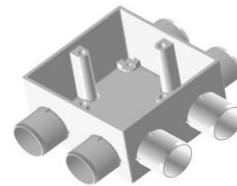

SB 1/41

Description:	Distribution and outlet box; flush type; 1 gang; 41mm deep; Fixing centre 60.3mm; with buckles
Colour:	White, similar to RAL 9010
Fire Behaviour:	Non flame propagating
Standard:	IEC 60670

SB 1; outlet socket

Article	Depth	Carton box(pcs)
SB 1/41/6x20	41mm	130
SB 1/41/6x25	41mm	130
SB 1/41/8x20	41mm	115
SB 1/41/8x25	41mm	100
SB 1/41/20&25	41mm	100