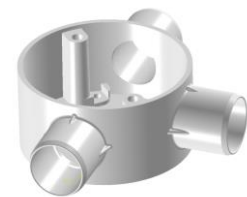

Tee

Article	Size	Carton box(pcs)
CB 20/3	20	300
CB 25/3	25	280