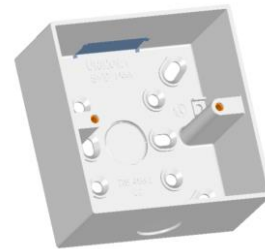

SFR 1

Description:	Distribution and outlet box; round corners; surface mount; 1-gang; Fixing centre 60.3mm; knock-outs for one 20 conduit and one trunking;
Colour:	White, similar to RAL 9010
Fire Behaviour:	Non flame propagating
Standard:	IEC 60670

Surface Box 1 gang

Article	Depth	Carton box(pcs)
SFR 1	32mm	180
SFR 1/44MM	44mm	120