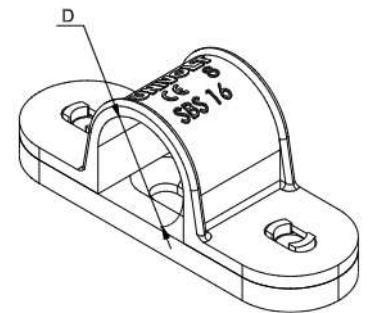

Data sheet

Part No.	SBS WS
Description	space bar saddle for mounting of rigid or pliable conduits with screws Ø 4 mm
Colour	white, similar to RAL 9010

Art. no.	For tube diameter	ps	pl
009 247	16 mm	100 pc	2400 pc
009 248	20 mm	50 pc	1200 pc
009 249	25 mm	50 pc	800 pc
009 250	32 mm	50 pc	600 pc
009 251	40 mm	25 pc	300 pc
009 252	50 mm	25 pc	200 pc

Further technical details

Details	
Closed	True
Tackable	False
Max. number of tubes	1
Type of fastening	Screw hole
With inlay	False
Material	PVC-U