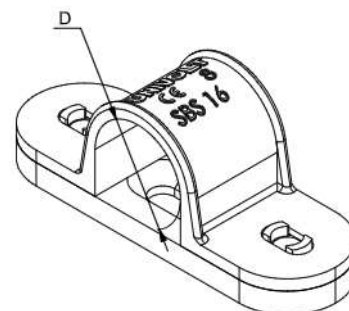

Data sheet

Part No.	SBS SW
Description	space bar saddle for mounting of rigid or pliable conduits with screws Ø 4 mm
Colour	black, similar to RAL 9005

Art. no.	For tube diameter	ps	pl
008 899	16 mm	100 pc	2400 pc
008 900	20 mm	50 pc	1200 pc
008 901	25 mm	50 pc	800 pc
008 902	32 mm	50 pc	600 pc
008 903	40 mm	25 pc	300 pc
008 904	50 mm	25 pc	200 pc

Further technical details

Details	
Closed	True
Tackable	False
Max. number of tubes	1
Type of fastening	Screw hole
With inlay	False
Material	PVC-U