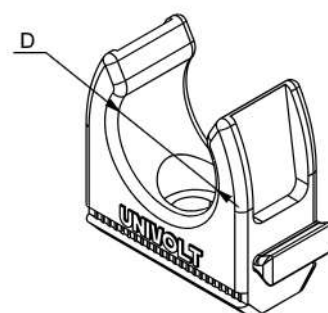

Data sheet

ID	CL WS
Description	clip, interlinkable
Properties	for fixation of rigid or pliable conduits on various surfaces, mounting possible with nails, screws or DSD plugs
Colour	white, similar to RAL 9010

Art. no.	Suitable for pipe diameter	Small Package	Large Package
082 213	16 mm	100 pc	3200 pc
082 180	20 mm	100 pc	2400 pc
082 217	25 mm	100 pc	1600 pc
082 221	32 mm	100 pc	1600 pc
082 225	40 mm	50 pc	800 pc
082 598	50 mm	50 pc	600 pc

Further technical details

Details	
Closed	False
Tackable	True
Max. number of tubes	1
Type of fastening	Screw hole
With inlay	False
Material	PVC-U