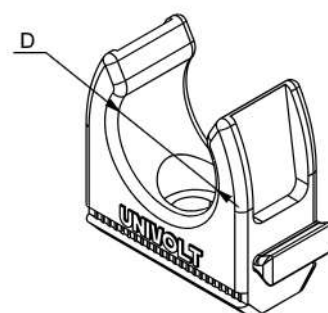

Data sheet

ID	CL SW
Description	clip, interlinkable
Properties	for fixation of rigid or pliable conduits on various surfaces, mounting possible with nails, screws or DSD plugs
Colour	black, similar to RAL 9005

Art. no.	Suitable for pipe diameter	Small Package	Large Package
082 212	16 mm	100 pc	3200 pc
082 179	20 mm	100 pc	2400 pc
082 216	25 mm	100 pc	1600 pc
082 220	32 mm	100 pc	1600 pc
082 224	40 mm	50 pc	800 pc
082 597	50 mm	50 pc	600 pc
082 601	63 mm	25 pc	300 pc

Further technical details

Details	
Closed	False
Tackable	True
Max. number of tubes	1
Type of fastening	Screw hole
With inlay	False
Material	PVC-U