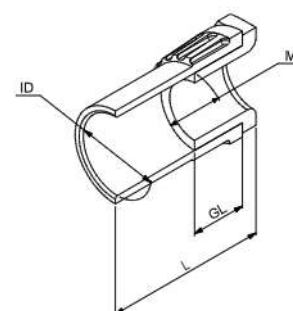

# Data sheet

ID	<b>AFT/MBS GR</b>
Description	adaptor with female thread and male bush
Properties	for the connection of rigid or pliable conduits with distribution and enclosure boxes
Colour	grey, similar to RAL 7037

Working temperature  
 -5 to 60 °C

Art. no.	Nominal diameter	Thread connection size	Thread length	Total length	Small Package	Large Package
020 783	16 mm	M16 x 1.5	11 mm	30 mm	100 pc	2400 pc
020 784	20 mm	M20 x 1.5	14 mm	35 mm	100 pc	1200 pc
020 785	25 mm	M25 x 1.5	14 mm	45 mm	50 pc	600 pc
020 786	32 mm	M32 x 1.5	14 mm	48 mm	20 pc	480 pc
020 787	40 mm	M40 x 1.5	14 mm	52 mm	25 pc	300 pc
020 788	50 mm	M50 x 1.5	16 mm	66 mm	10 pc	120 pc

## Further technical details

Details	
Model	Straight
Revolving thread	False
Construction type	Internal thread
Type of connection	Plug-in connection
Thread type	Metric
Material sealing	No sealing
Material	PVC-U